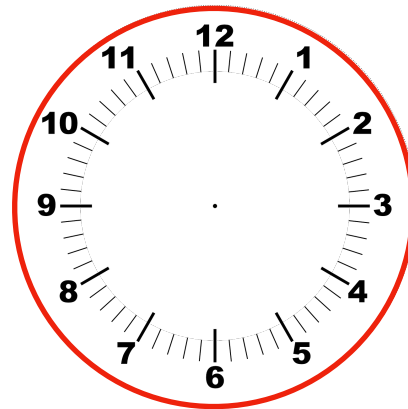

Recognize Time on Clocks

Draw the hands on each clock to show the time. The first one has been done.

9:00

5:30

2:45

11:10

10:25

7:50