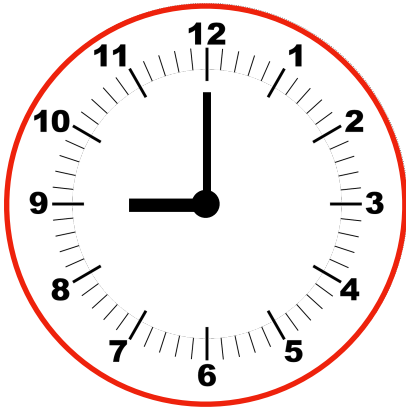

Recognize Time on Clocks

Draw the hands on each clock to show the time. The first one has been done.

9:00

5:30

2:45

11:10

10:25

7:50