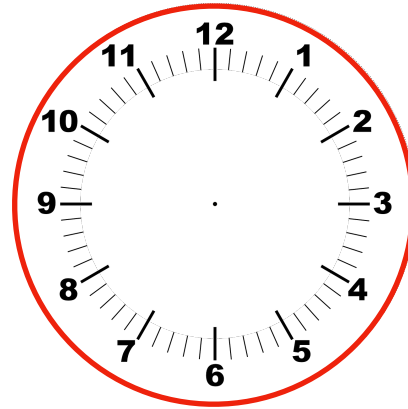

Recognize Time on Clocks

Draw the hands on each clock to show the time. The first one has been done.

9:00

5:30

2:45

11:10

10:25

7:50