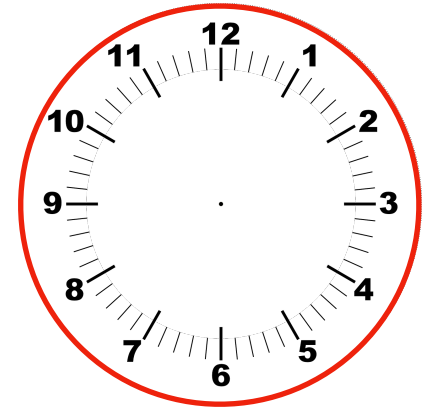

Recognize Time on Clocks

Draw the hands on each clock to show the time. The first one has been done.

9:00

5:30

2:45

11:10

10:25

7:50