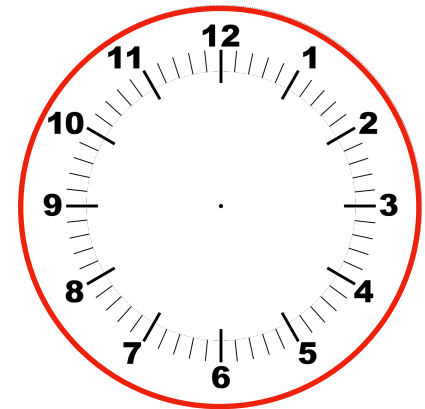

Recognize Time on Clocks

Draw the hands on each clock to show the time. The first one has been done.

9:00

5:30

2:45

11:10

10:25

7:50