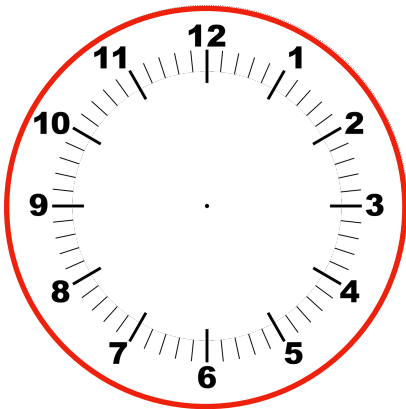

Recognize Time on Clocks

Draw the hands on each clock to show the time. The first one has been done.

9:00

5:30

2:45

11:10

10:25

7:50